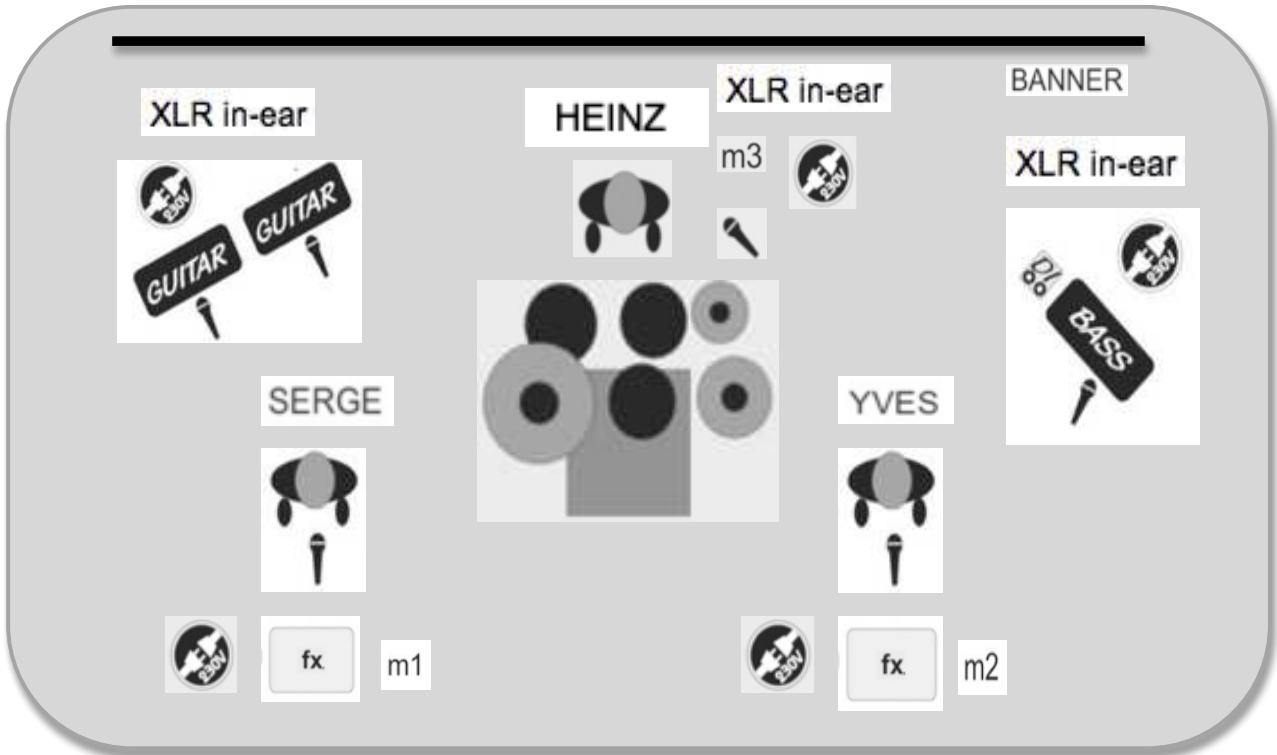

## TECHNICAL RIDER

CH	INSTRUMENT	MIC	STAND	INSERTS
----	------------	-----	-------	---------

1.	KICK	Sm91		GATE	STEREO COMP ON SUBGROUP
2.	SNARE TOP	Beta 56	SHORT	GATE	
3.	SNARE BOTTOM	Sm 57	SHORT		
4.	HI-HAT	Sm 81	SHORT		
5.	TOM 1	e 604		GATE	
6.	FLOOR TOM	e 604		GATE	
7.	OVERHEAD L	Sm 81	TALL		
8.	OVERHEAD R	Sm 81	TALL		
9.	BASS DI	Active DI		COMP	
10.	BASS	Senn 421	SHORT		
11.	GTR amp L	fix built-in			
12.	GTR amp R	fix built-in			
13.	VOCAL SERGE	SM 58	TALL	COMP	
14.	VOCAL YVES	SM 58	TALL	COMP	
15.	VOCAL HEINZ	SM 58	TALL	COMP	

### MONITORING:

- separate stereo aux ways for in-ear (own system)